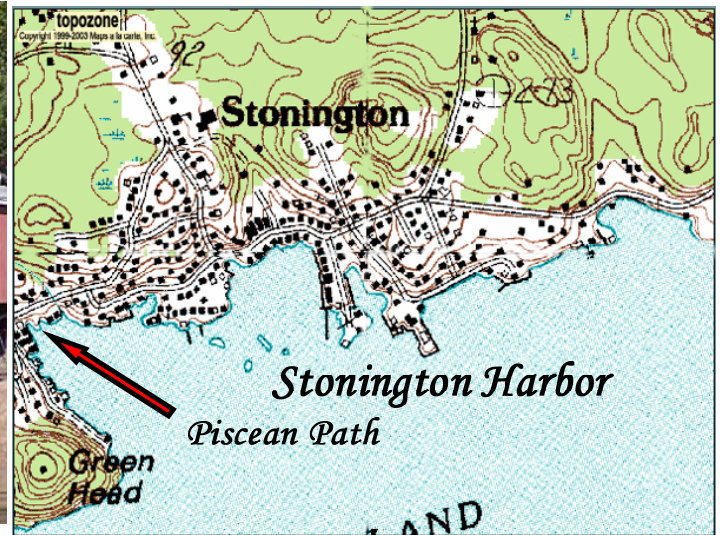

# *Piscean Path Rental Cottage*

## *Stonington, Maine*

Perched upon harbor pilings, Piscean Path affords visitors the closest accommodations to Stonington Harbor that this picturesque town has to offer! Conveniently located to downtown Stonington. Walk to shops, restaurants, galleries, theater and more. Queen Bed, Sitting Area, Kitchen, Bath