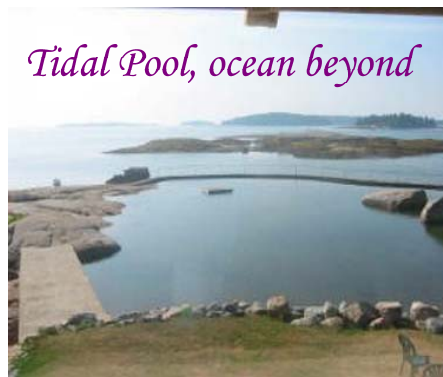

# Carriage House Rental Cottage

*Spruce Harbor Trail (Firelane 24), Stonington, Maine*

Oceanview carriage house studio apartment in picturesque setting along Spruce Harbor and Webb Cove. Access to lovely tidal pool and view of channel islands. Privately situated yet conveniently located to downtown Stonington and beautiful Stonington Harbor. Short drive to galleries, shops, museums, theater, restaurants and more. 1BR (and additional sleeping area), living room, kitchen, bath, sleeps 4.